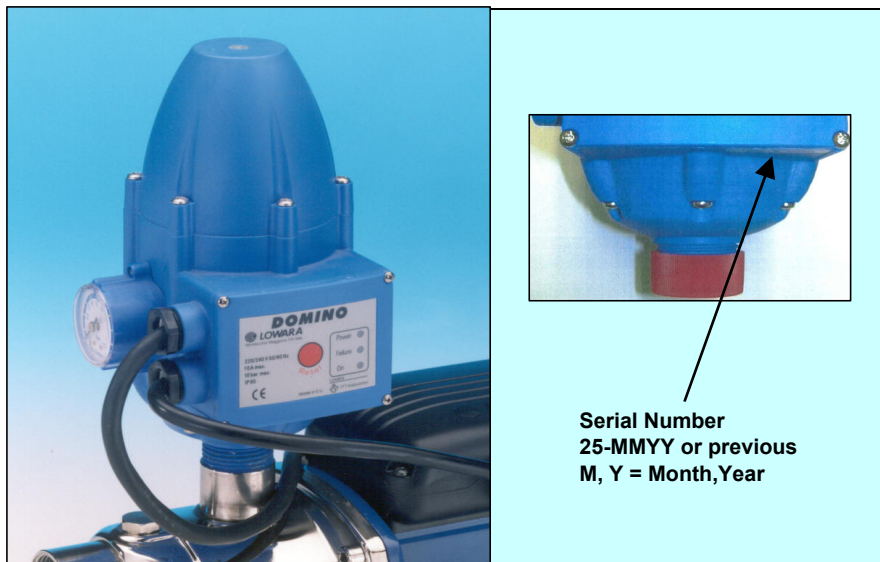

CONTROL SYSTEMS FOR ELECTROPUMPS

Prod date > 01/2000

DOMINO S/n ≤ 25-MMY(Month,Year)

109120050	DOMINO 230V 50-60Hz
109120060	DOMINO 125V 50-60Hz
109120070	DOMINO WITH SOCKET 230V 50-60Hz

SPARE PARTS FOR DOMINO

189120000	MANOMETER DEDICATED 10 Bar
189120010	ELECTRONIC CARD DOMINO 230V - BLUE
189120030	LOWER CONNECTION FOR DOMINO
189120060	MEMBRANE FOR DOMINO
189120020	ELECTRONIC CARD DOMINO 125V - BLUE
189120040	ELECTRONIC CARD DOMINO WITH FEMALE SOCKET - BLUE
189120050	COVER WITH FEMALE SOCKET FOR DOMINO