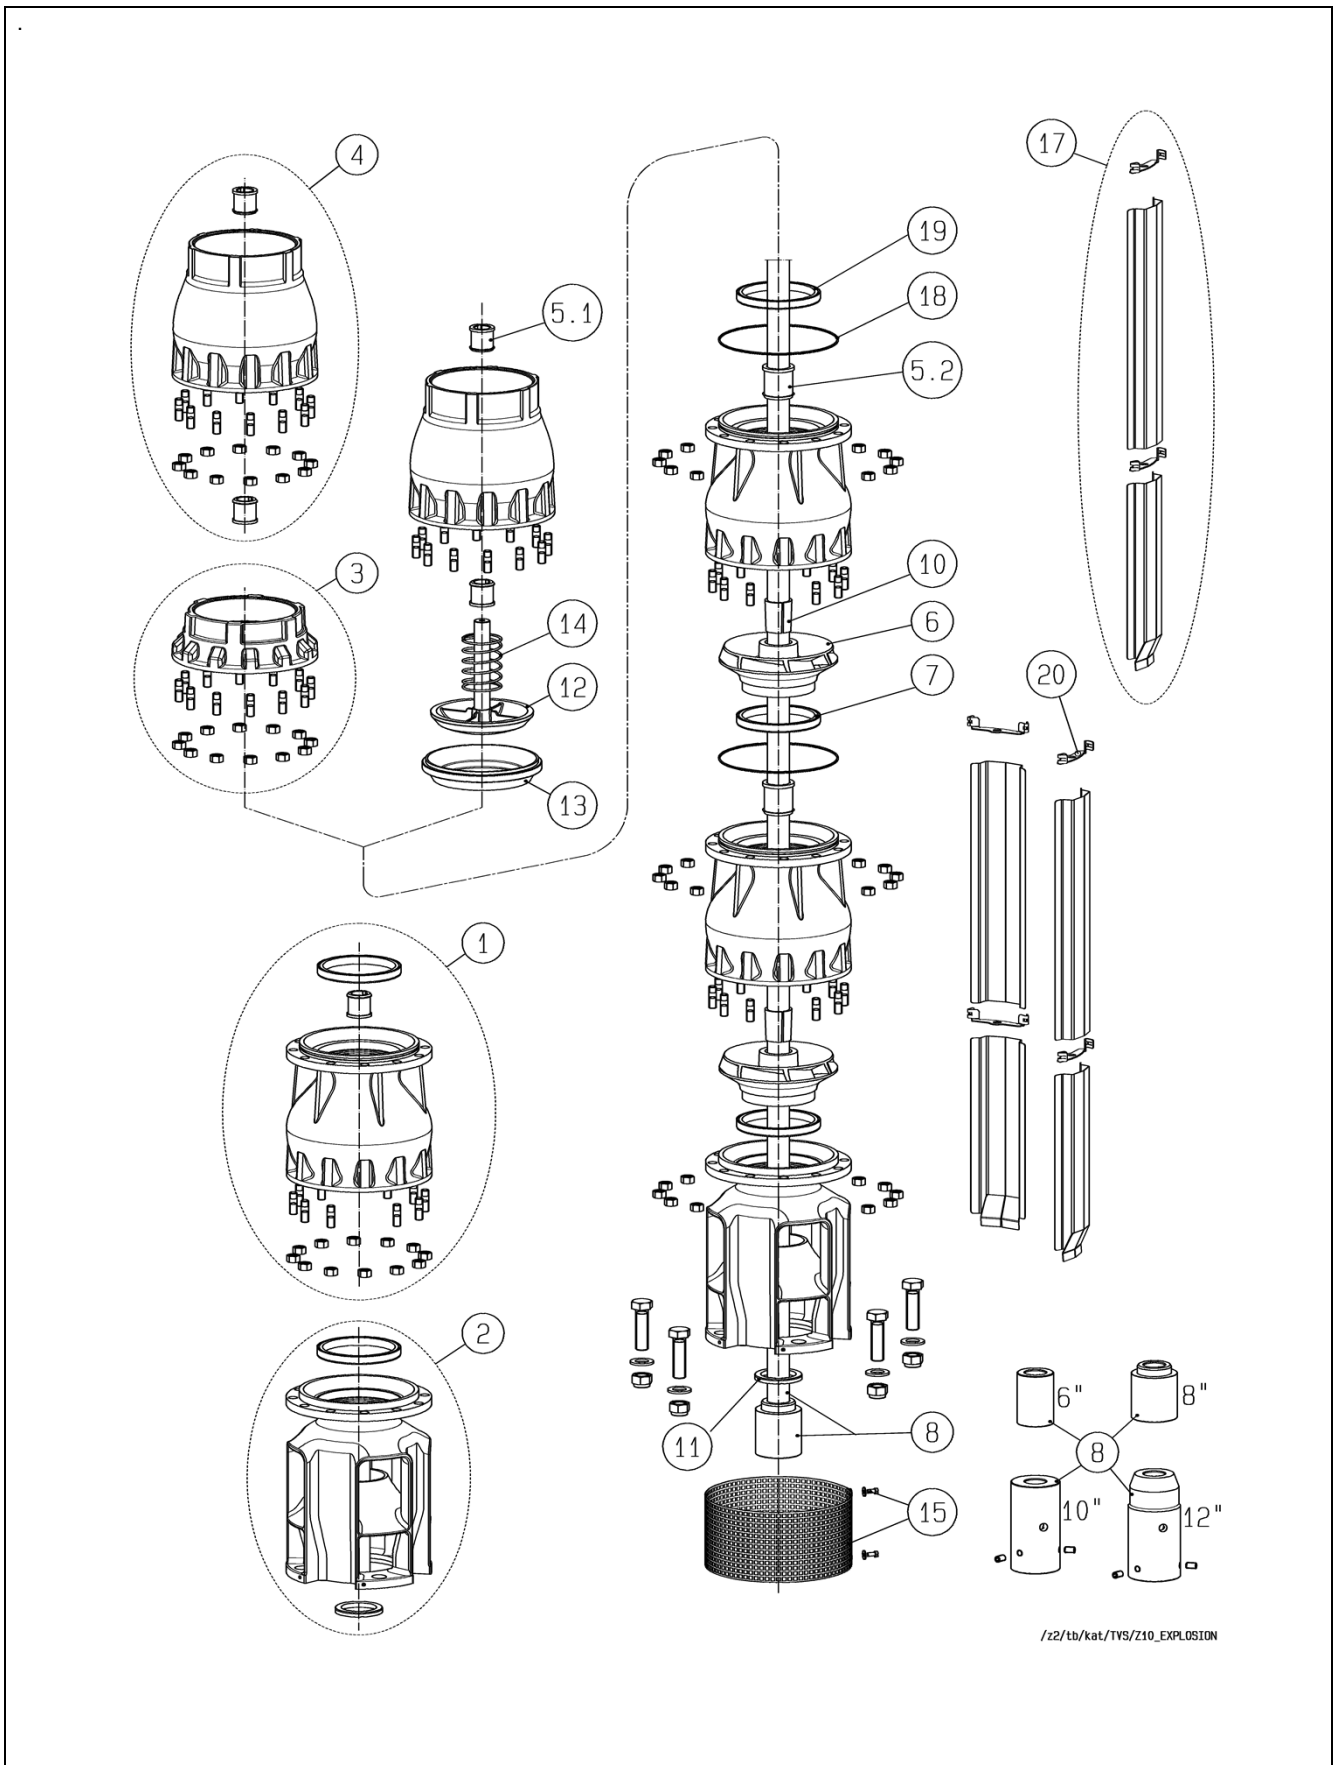

Z10 - ZR10 (TVS10) Series

Max Capacity >	10150	10200	10220	10275	10150	10200	10220	10275
Materials >	Z Series - 304 S.S.				ZR Series - Duplex S.S.			
Equivalent TVS model: -->	10.1VV	10.2VV	10.2AVV	10.3VV	10.1WW	10.2WW	10.2AWW	10.3WW
Motor Coupling >	6 - 8 - 10 - 12				6 - 8 - 10 - 12			
Pump CODES >	Z10150 -> 7022....0 / ...0				ZR10150 -> 7022....0 / ...0			
	Z10200 -> 7022....0 / ...0				ZR10200 -> 7022....0 / ...0			
	Z10220 -> 7022....0 / ...0				ZR10220 -> 7022....0 / ...0			
	Z10275 -> 7022....0 / ...0				ZR10275 -> 7022....0 / ...0			

Article References		Kg	Part numbers				Part numbers			
1	Complete stage casing 1)	16	742280010	742280410	742280020	742280030	742280420	742280040		
2	6" Suction casing 2)	12	742280050	742280080		742280110	742280110			
	8" Suction casing 2)	12	742280060	742280090		742280120	742280150			
	10"&12" Suction casing 2)	14	742280070	742280100		742280130	742280130			
3	Complete discharge casing	6	742280170				742280180			
4	Complete valve casing	12	742280190				742280200			
*5.1	Bearing bush in non-return-valve	<0,2	762260010							
*5.2	Bearing bush in bowl	<0,2	762260270							
6	Full impeller dia.	3	760182360	760182370	760182880	760182380	760112510	760112520	760112670	760112530
	Reduced impeller dia. A	2,9	76018236A	76018237A	76018288A	76018238A	76011251A	76011252A	76011267A	76011253A
	Reduced impeller dia. B	2,7	76018236B	76018237B	76018288B	76018238B	76011251B	76011252B	76011267B	76011253B
	Reduced impeller dia. C	2,6	76018236C	76018237C	76018288C	N/A	76011251C	76011252C	76011267C	N/A
*7	Wear ring	<0,1	760960080	760960090		760960080	760960090			
8	Shaft with coupling	Pls see following pages								
10	Impeller locking sleeve	0,15	763510060							
11	Up-Thrust bearing 6" motor	<0,1	762160010							
	Up-Thrust bearing 8" motor	<0,1	762160020							
12	Wing Valve	2,1	769680170				769610020			
13	Valve Seat	0,4	769460040							
14	Valve spring	0,2	768680120				768690010			
15	Suction strainer incl. Screws for 6" & 8" motors	0,5	742280210				742280230			
	Suction strainer incl. Screws for 10" & 12" motors	0,5	742280220				742280240			
17	Cable guard incl.clamps	Pls see following pages								
*18	O-Ring	<0,1	772230444							
19	Intermediate Ring 3)	0,5	N/A	N/A	767210350	N/A	N/A	767210350		
20	Clamping plate for 6" 8" 10" motor connection	<0,1	768480070				768490020			
	Clamping plate for 12" motor connection	<0,1	768480080				768490030			

1) Incl. bush bearing, wear ring, studs and nuts.
2) Incl. wear rings, front and back
3) only if non-return-valve
- N/A Not Available.

Pump Identification

6	Z(R)		10	220	08/	3A	-8 (inches)
60 Hz	Pump Series	Nom. Dia	Max Capacity	Stages No.		Motor Coupling	
	Null = 304 S.S. R = Duplex S. S.					Impeller No. with size A trimming Impeller No. with size B trimming Impeller No. with size C trimming	

* Recommended spare parts.