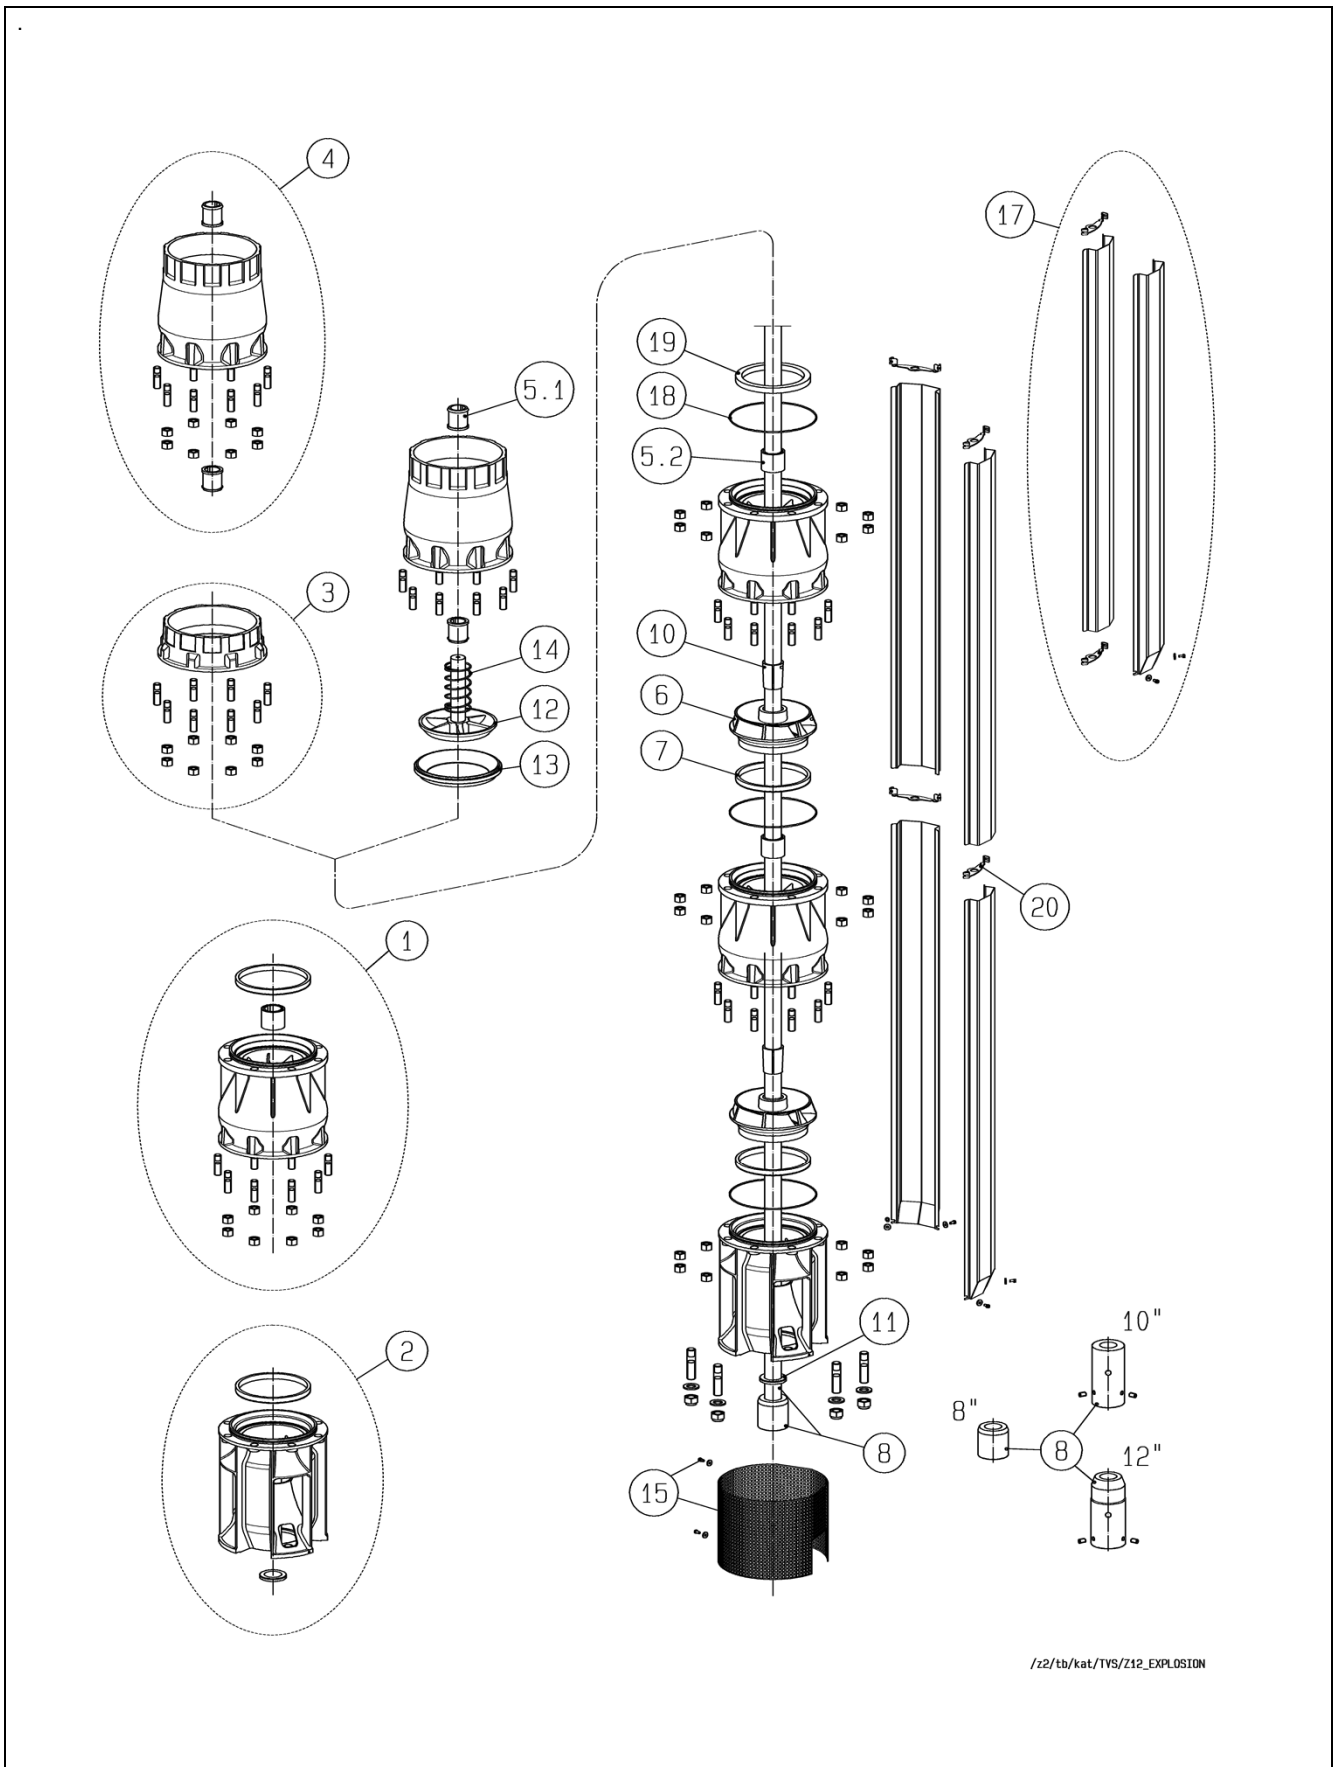

Z12 - ZR12 (TVS12) Series

		12340	12420	12340	12420
Max Capacity >		12340	12420	12340	12420
Materials >		Z Series - 304 S.S.		ZR Series - Duplex S.S.	
Equivalent TVS model: -->		12.1VV	12.2VV	12.1WW	12.2WW
Motor Coupling >		6 - 8 - 10 - 12		6 - 8 - 10 - 12	
Pump CODES >		Z12340 -> 7022....0 / ...0 Z12420 -> 7022....0 / ...0		ZR12340 -> 7022....0 / ...0 ZR12420 -> 7022....0 / ...0	
Article References		Kg	Part numbers		Part numbers
1	Complete stage casing 1)	19 / 21	742380130	742380140	742380150 742380160
2	8" Suction casing 2)	12,2	742380090		742380110
	10"&12" Suction casing 2)	14,2	742380100		742380120
3	Complete discharge casing	7,5	742380070		742380080
4	Complete valve casing	18,5	742380010		742380020
*5.1	Bearing bush in non-return-valve	<0,2	762260270		
*5.2	Bearing bush in bowl	0,27	762260290		
6	Full impeller dia.	4,3	760182750	760182760	760112650 760112660
	Reduced impeller dia. A	4,1	76018275A	76018276A	76011265A 76011266A
	Reduced impeller dia. B	3,8	76018275B	76018276B	76011265B 76011266B
	Reduced impeller dia. C	3,6	76018275C	76018276C	76011265C 76011266C
* 7	Wear ring	0,1	760960100		
8	Shaft with coupling	Pls see following pages			
10	Impeller locking sleeve	0,27	763510070		
11	Up-Thrust bearing 8" motor	<0,1	762160010		
12	Wing Valve	4,1	769680180	769610040	
13	Valve Seat	0,3	769460050		
14	Valve spring	0,2	768680120		768690010
15	Suction strainer incl. Screws for 8" motor	0,6	742380030		742380040
	Suction strainer incl. Screws for 10" & 12" motors	0,7	742380050		742380060
17	Cable guard incl.clamps	Pls see following pages			
*18	O-Ring	<0,1	772230527		
19	Intermediate Ring 3)	0,9	767210360		
20	Clamping plate 1 to 3 stages, motor 8"	<0,1	768480090		768490040
	Clamping plate for 3 stages and higher, motor 10" 12"	<0,1	768480100		768490050

1) Incl. bush bearing, wear ring, studs and nuts.
  2) Incl. wear rings, front and back
  3) only if non-return-valve
2. N/A Not Available.

Pump Identification

6	Z(R)	340	04/
60 Hz	Pump Series	Max Capacity	Stages No.

* Recommended spare parts.